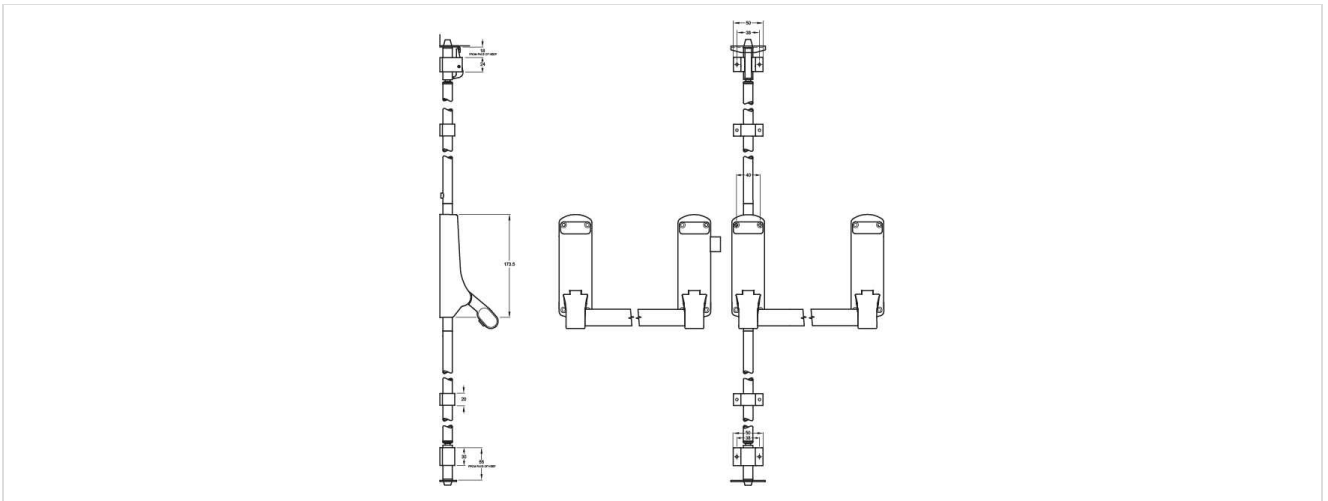

ExiSAFE Panic Devices

CE852DDREB

ExiSAFE Panic Set for Rebated Double Doors

ASSA ABLOY

Variants:

Code	Description
J-CE852DDREB-SIL	EXISAFE REBATED DOUBLE DOOR SET, SILVER FINISH
J-CE852DDREBM-SIL	EXISAFE REBATED DOUBLE DOOR SET, METAL FIXINGS, SILVER FINIS