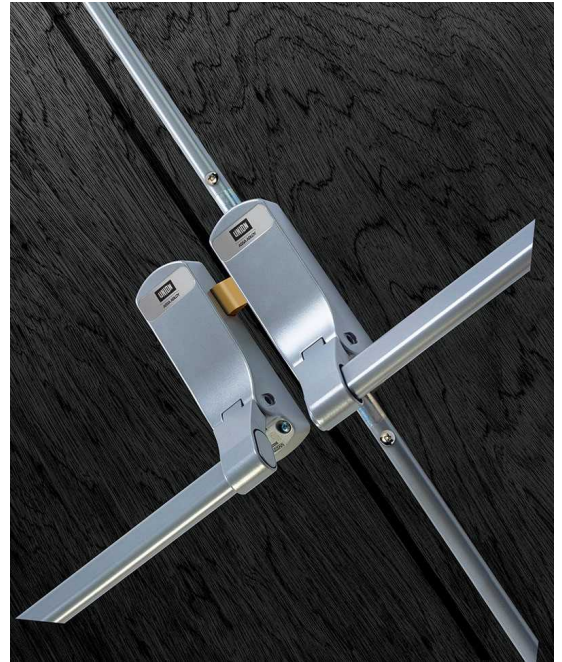

Specification:

- Proud to be "Made in Britain"
- CE Marked to EN 1125
- Certifire approved
- Can be used on timber fire doors (up to FD120) or metal fire doors up to (FD240) up to 1200mm x 2440mm tall
- Push bars can be cut to size on site to fit each door leaf
- Latch bolt can easily be reversed on site
- Top and bottom shoot bolt rods can be cut to size on sit to fit each door
- Automatic top trip releases bolts only as door closes into frame, preventing damage to frame and flooring
- Anti-thrust features in main mechanism prevents top and bottom shoot bolts being pushed out of keeps to force the door open
- Easy clean floor socket provided as standard
- Alternative keeps and range of spares available
- Complete with "Push bar to open" signage
- Rod guides prevents shoot bolt rods from warping and protects against vandalism
- Install screws concealed by UNION branded labels and push bars
- Completed 200,000 cycles in durability testing
- 96 hours corrosion resistance
- Slim line design projects less than 100mm from door face
- 10 year guarantee

Finish:

- Silver as standard
- Potential to supply other colours – please ask for details of range and MOQ

Standards:

CE Marked to BS EN 1125

3	7	6	B	1	3	2	2	A	A